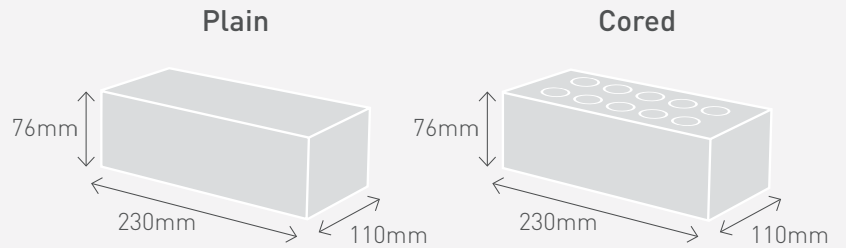

The Revival Collection

The perfect blend of old and new.

New to our ever-expanding range, the Revival Collection creates the charming look of yesteryear, with all the benefits of a modern, engineered brick. Revival bricks give home builders and designers an excellent opportunity to get creative with these customisable bricks that have been built to stand the test of time.

This range is available in five colours (shown below), which can be tumbled to create a variety of desired looks for any project or home. Custom mixes and blends of these unique colours are also available upon request to add raw, rustic, textured or organic character to your home. These bricks are also supplied in builder-friendly packs for ease of delivery and practical handling on site and are tested to Australian Standards.