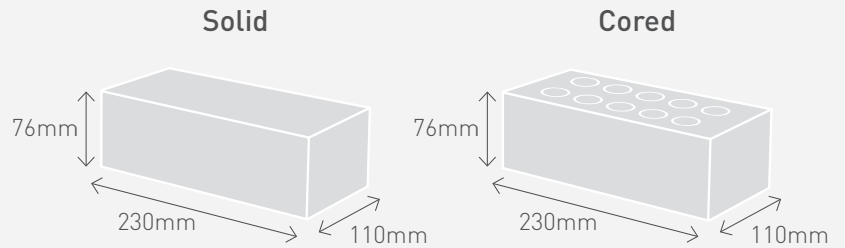

The Revival Collection

The perfect blend of old and new.

New to our ever-expanding range, the Revival Collection creates the charming look of yesteryear, with all the benefits of a modern, engineered brick. Revival bricks give home builders and designers an excellent opportunity to get creative with these customisable bricks that have been built to stand the test of time.

This range is available in five colours (shown below), which can be tumbled to create a variety of desired looks for any project or home. Custom mixes and blends of these unique colours are also available upon request to add raw, rustic, textured or organic character to your home. These bricks are also supplied in builder-friendly packs for ease of delivery and practical handling on site and are tested to Australian Standards.