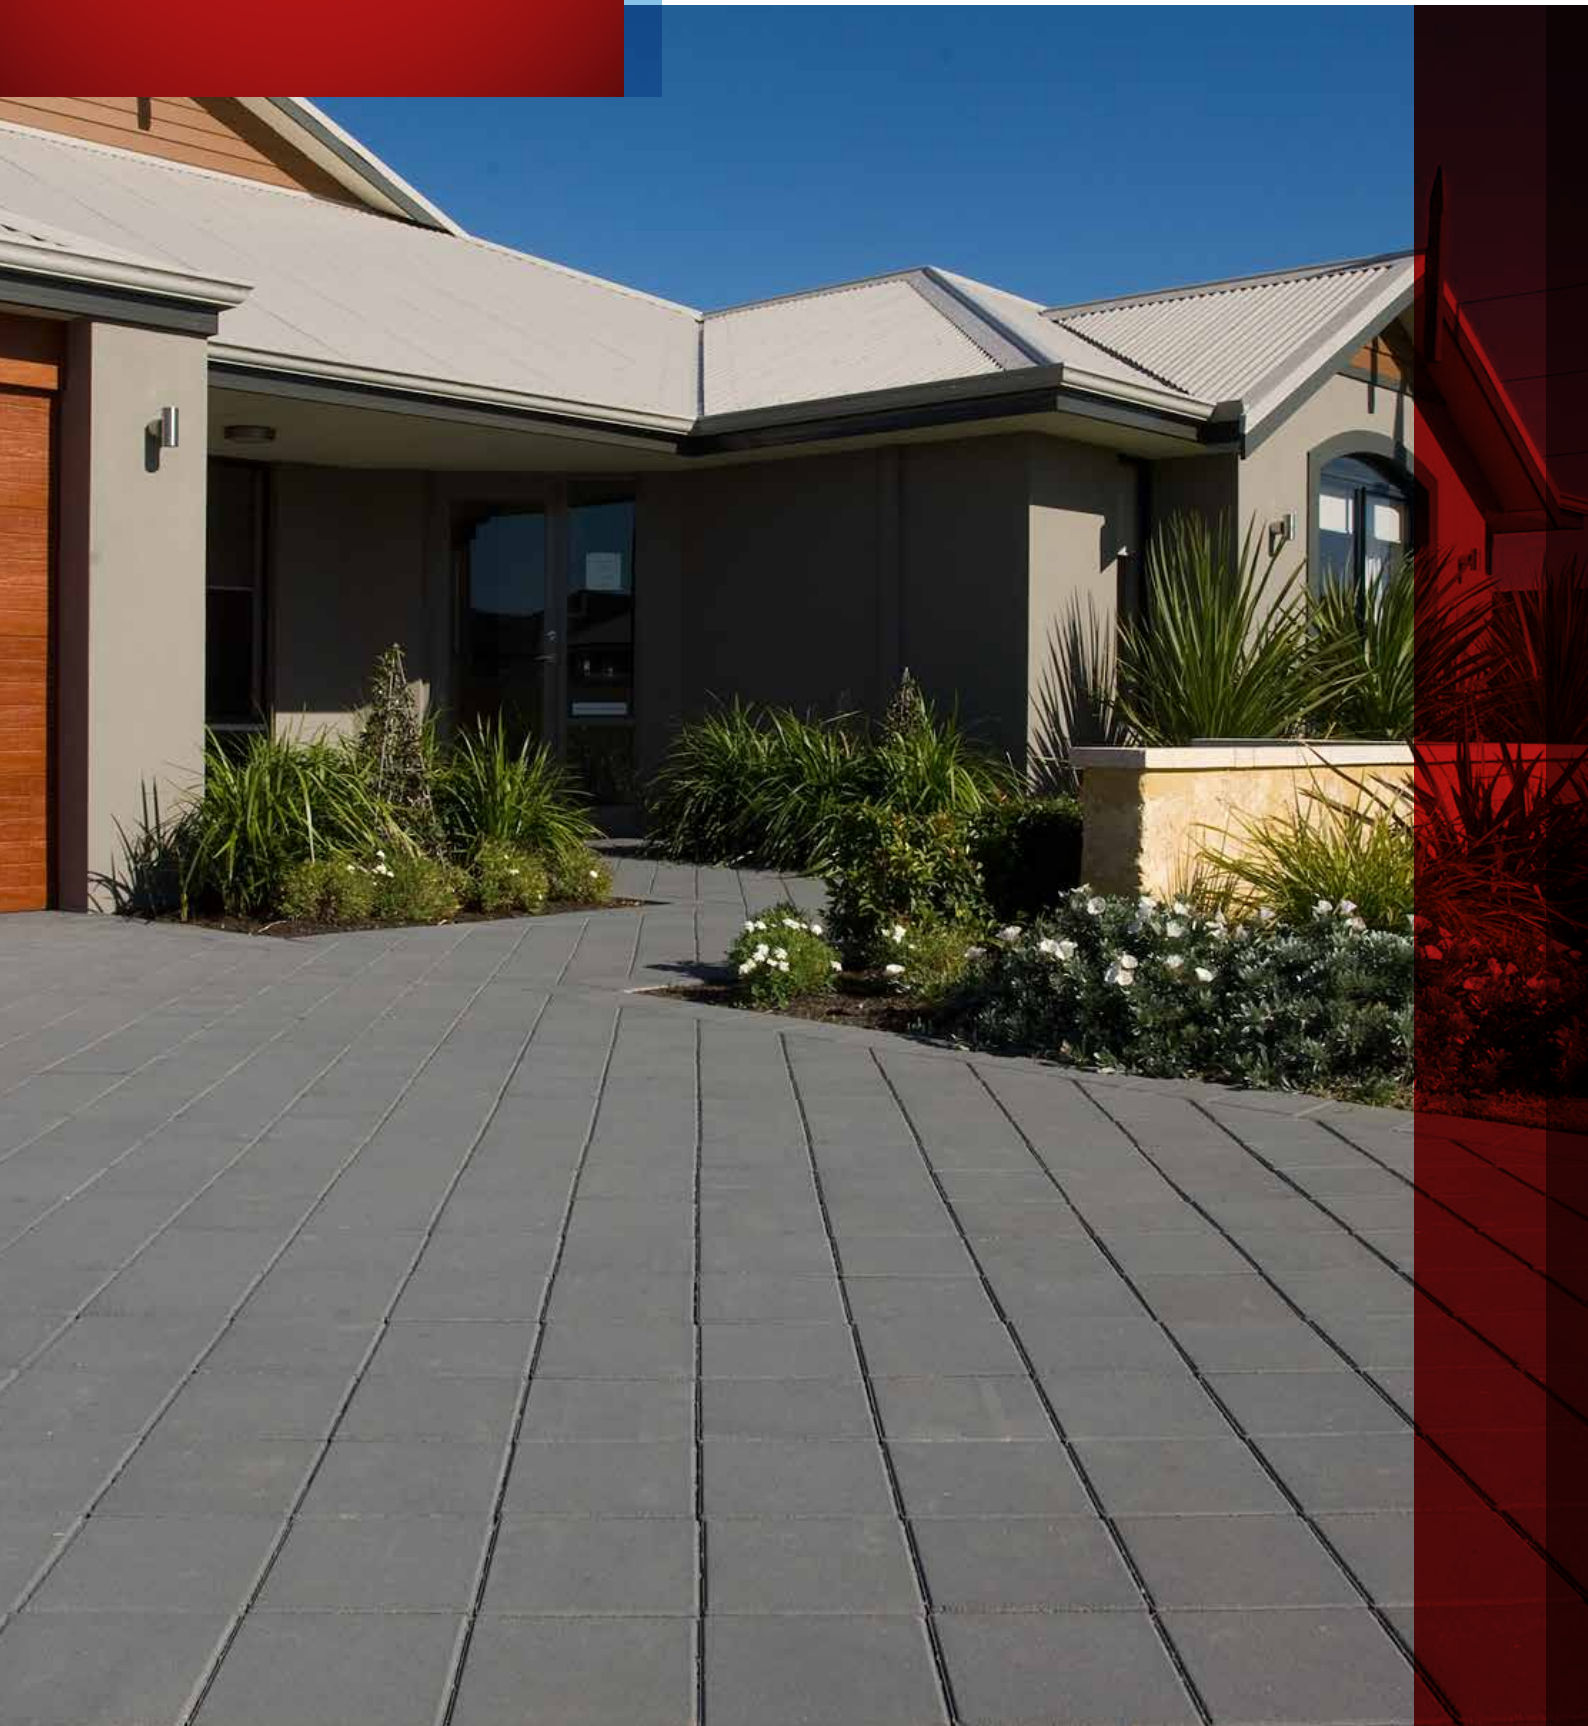

Original Collection

Versatile paver range.

 **BRIKMAKERS**
INSPIRING INNOVATION

Original Collection

Versatile paver range.

Minipave | M60
110 x 110 x 60mm
MTO

Vistapave | V50
190 x 190 x 50mm

Vistapave | V60
190 x 190 x 60mm

MTO = Made to Order

Our popular Original Collection provides the colour palette and form-variation needed to transform any outdoor space imaginatively and practically. The huge number of colour and size combinations gives you the freedom to create a unique and enduring pavescape. For all the impressive details call 1300 360 344 or visit brikmakers.com