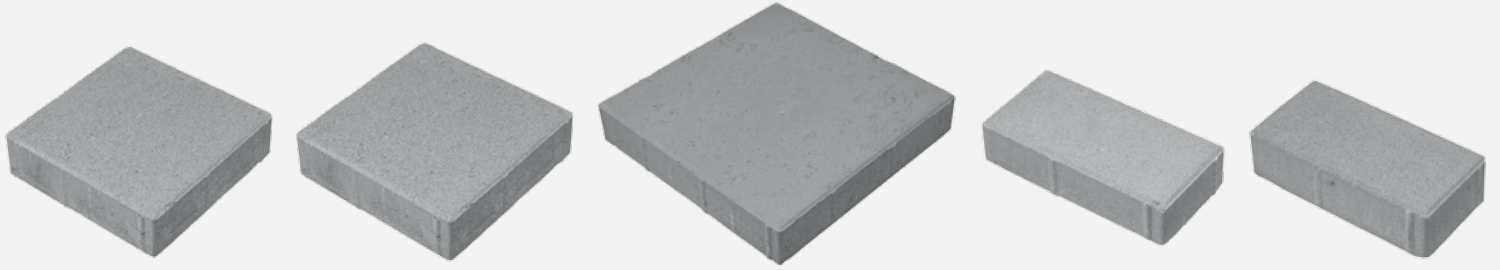

Due to printing processes colours are representational only. All pavers shown are sealed.

Vistapave: V50, V60 | **Modpave:** MP50 | **Newpave:** N60 | **Grandpave:** G60 | **Minipave:** M60

Natural:
V50, V60, G60

Sandstone:
V50, V60, MD50, N60, G60

Cappuccino:
V50, V60, N60, G60

Mocha:
V50, V60, N60, G60

Silver:
V50, V60, MD50, N60, G60, M60

Grey:
V50, V60, N60, G60

Charcoal:
V50, V60, MD50, N60, G60, M60

Terracotta:
V50, V60, N60, G60

Federation Red:
V50, V60, N60

Modpave | MD50
200 x 200 x 50mm

Newpave | N60
220 x 220 x 60mm
MTO

Grandpave | G60
330 x 330 x 60mm

Easipave | E50
220 x 110 x 50mm

Easipave | E60
220 x 110 x 60mm

Easipave: E50, E60

Natural: E50, E60

Sandstone: E50, E60

Cappuccino: E50, E60

Mocha: E50, E60

Silver: E50, E60

Grey: E50, E60

Charcoal: E50, E60

Terracotta: E50, E60