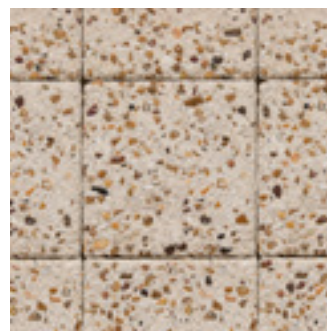

Geo Collection

Unique to WA.

The Geo Collection is made from the highest quality, local materials and can create a sense of sophistication in any home. It's durable, non-slip surface performs outstandingly on driveways, patios and other outdoor areas.

From all over our great state, unique minerals have been selected to create this striking set of pavers unlike any others on the market.

Gem

Ora

Due to printing processes colours are representational only. All pavers shown are sealed using a penetrating sealer.

📞 1300 360 344

@ www.brikmakers.com

✉ info@brikmakers.com

BRK576 | JULY 2018

Head Office
Pickup & Showroom
Lot 1, 260 Kalamunda Rd,
South Guildford.

Showroom Only
1/98 Norma Rd,
Cnr McCoy St,
Myaree.

Showroom Only
Home Base,
55 Salvado Rd,
Subiaco.