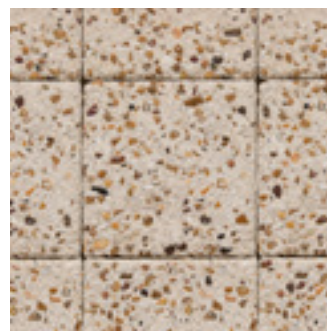

From all over our great state, unique minerals have been selected to create this striking set of pavers unlike any others on the market.

Vistapave 60
190 x 190 x 60mm

Flagstone 60
330 x 165 x 60mm

Neo

Tux

Gem

Ink

Ora

Due to printing processes colours are representational only. All pavers shown are sealed using a penetrating sealer.

 1300 360 344

 www.brikmakers.com

 info@brikmakers.com

BRK576 | JULY 2018